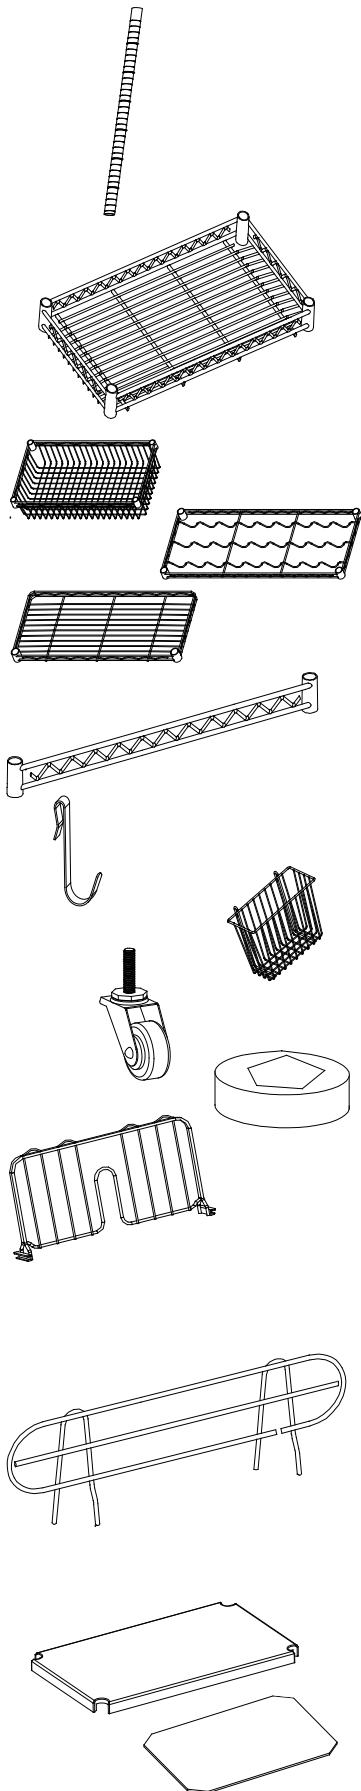

Dimensions	Finish	Price	Code	Qty	Total $
One Piece Post	L 865mm x 25.4mm diameter	Chrome Plated	$14.95	19092		
	L 865mm x 25.4mm diameter	Black Powder Coat	$14.95	19093		
	L 1600mm x 25.4mm diameter	Chrome Plated	$19.95	19094		
	L 1600mm x 25.4mm diameter	Black Powder Coat	$19.95	19095		
	L 1880mm x 25.4mm diameter	Chrome Plated	$24.95	19096		
	L 1880mm x 25.4 mm diameter	Black Powder Coat	$24.95	19097		
Wire Shelving	L 915mm x W 355mm x H 40mm	Chrome Plated	$29.95	19098		
	L 915mm x W 355mm x H 40mm	Black Powder Coat	$29.95	19099		
	L 609mm x W 457mm x H 40mm	Chrome Plated	$29.95	19100		
	L 609mm x W 457mm x H 40mm	Black Powder Coat	$29.95	19101		
	L 1219mm x W 457mm x H 40mm	Chrome Plated	$49.95	19102		
	L 1219mm x W 457mm x H 40mm	Black Powder Coat	$49.95	19103		
Wire Basket with Collars	L 1219mm x W 457mm x H 203mm	Chrome Plated	$69.95	19104		
	L 1219mm x W 457mm x H 203mm	Black Powder Coat	$69.95	19105		
Wire Wine Rack Shelf	L 914mm x W 457mm x H 40mm	Chrome Plated	$34.95	19106		
	L 914mm x W 457mm x H 40mm	Black Powder Coat	$34.95	19107		
Inverted Cantilevered Shelf	L 914mm x W 203mm x H 40mm	Chrome Plated	$19.95	19108		
	L 914mm x W 203mm x H 40mm	Black Powder Coat	$19.95	19109		
Coat Hanger Rail	L 914mm x 25.4mm diameter	Chrome Plated	$14.95	19110		
	L 914mm x 25.4mm diameter	Black Powder Coat	$14.95	19111		
	L 1219mm x 25.4mm diameter	Chrome Plated	$19.95	19112		
	L 1219mm x 25.4mm diameter	Black Powder Coat	$19.95	19113		
Snap on Hook Pack of 2	L 90mm	Chrome Plated	$2.95	19114		
	L 65mm	Black Powder Coat	$2.95	19115		
Wire Hanging Basket	L 441mm x W 207mm x H 149mm	Chrome Plated	$12.95	19116		
	L 441mm x W 207mm x H 149mm	Black Powder Coat	$12.95	19117		
Casters Pack of 4	H 60mm	Black	$4.95	19118		
Casters Pack of 2	H 100mm Industrial wheel with brake	Grey	$9.95	19119		
Casters Pack of 2	H 100mm Industrial wheel, no brake	Grey	$8.95	19120		
Post Pads Pack of 4	Post Pad	Grey	$0.45	19121		
Wire Divider	L 355mm x H 229mm	Chrome Plated	$7.95	19122		
	L 355mm x H 229mm	Black Powder Coat	$7.95	19123		
	L 457mm x H 229mm	Chrome Plated	$9.95	19124		
	L 457mm x H 229mm	Black Powder Coat	$9.95	19125		
Wire Side Panel	L 288mm x H 137mm	Chrome Plated	$7.95	19126		
	L 288mm x H 137mm	Black Powder Coat	$7.95	19127		
	L 463mm x H 137mm	Chrome Plated	$9.95	19128		
	L 463mm x H 137mm	Black Powder Coat	$9.95	19129		
Wire Back Panel	L 538mm x H 137mm	Chrome Plated	$12.95	19130		
	L 538mm x H 137mm	Black Powder Coat	$12.95	19131		
	L 838mm x H 137mm	Chrome Plated	$16.95	19132		
	L 838mm x H 137mm	Black Powder Coat	$16.95	19133		
	L 1138mm x H 137mm	Chrome Plated	$19.95	19134		
	L 1138mm x H 137mm	Black Powder Coat	$19.95	19135		
MDF Shelf with Steel Frame	L 1219mm x W 457mm x D 40mm	Chrome Plated	$49.95	19136		
EVA Shelf Liner	L 914mm x W 355mm x D 1.0mm	Frost	$14.95	19137		
	L 609mm x W 457mm x D 1.0mm	Frost	$9.95	19138		
	L 1219mm x W 457mm x D 1.0mm	Frost	$19.95	19139		

If you have any questions about STAK, please call your closest STORE. At STORE we're here to help!